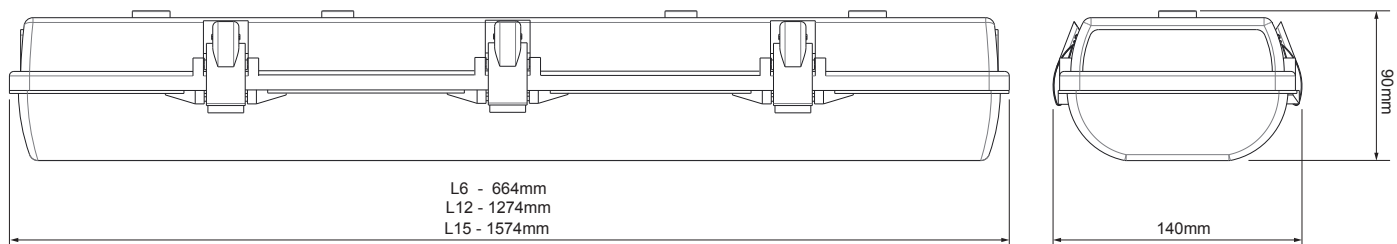

WP3 LED Weatherproof Batten IP65 – Axiom with DALI Mains

CAT. NO. **659300AXDM, 659303AXDM, 659306AXDM**

FEATURES

- A premium range of LED weatherproof battens.
- Available in 2 foot, 4 foot or 5 foot lengths.
- Tri-colour LED selection.
- Ideal replacement for T5 equivalents.
- LED Light source life:
  - 150,000hrs, L80 B50 at ambient temperature of 25°C.
  - 250,000hrs, L70 B50 at ambient temperature of 25°C.
- CRI > 90
- iSmart™ temperature sensing technology for the LIION battery.
- Electronics designed to lengthen the life of the battery.
- Environmentally friendly battery.
- 5 Year warranty.
- Designed and Manufactured in Australia.

DIMENSIONS

Legrand - Australia
1300 369 777
www.legrand.com.au
ABN 31 000 102 661

Legrand - New Zealand
0800 476 009
www.legrand.co.nz

Refer to your group buying office, Legrand Sales Representative or Legrand Sales Office for pricing.

Please note: specifications are subject to change without prior notice.

LE14852AB

10/2024